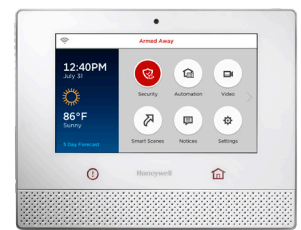

No schedules, no programming, and no complex menus – simply security and comfort when you're home, and savings when you're away.

Welcome to your connected home.

Lyric™ Controller

Smart, Sleek and Simple.

Honeywell's next-generation security and home controller puts your home at your fingertips—all from one vibrant 7" touchscreen. The Lyric Controller is intuitive, easy to learn and easy to use, whether you're controlling security, thermostats, cameras, lights or locks with a tap on the touchscreen or the sound of your voice.

Featuring a sleek, low-profile design and stunning high-resolution graphics, it looks great on walls or tabletops.

Versatile Mounting

Mounts on virtually any indoor wall or can be placed on a desk at a 30 or 60 degree angle.

sleek, modern look and smart technology to make your home more comfortable and energy efficient.

Mobile Control

Any phone. Any tablet. Anywhere.

Lyric™ turns your smartphone into a smart home—whether you're across the street or across the world. Control security, thermostats, lights, locks, cameras and more whenever you want, wherever you are. Know at a glance if a gate has been opened, a window has closed or if your home gets too warm or too cold so you can take action. It's the smartest way to stay connected.